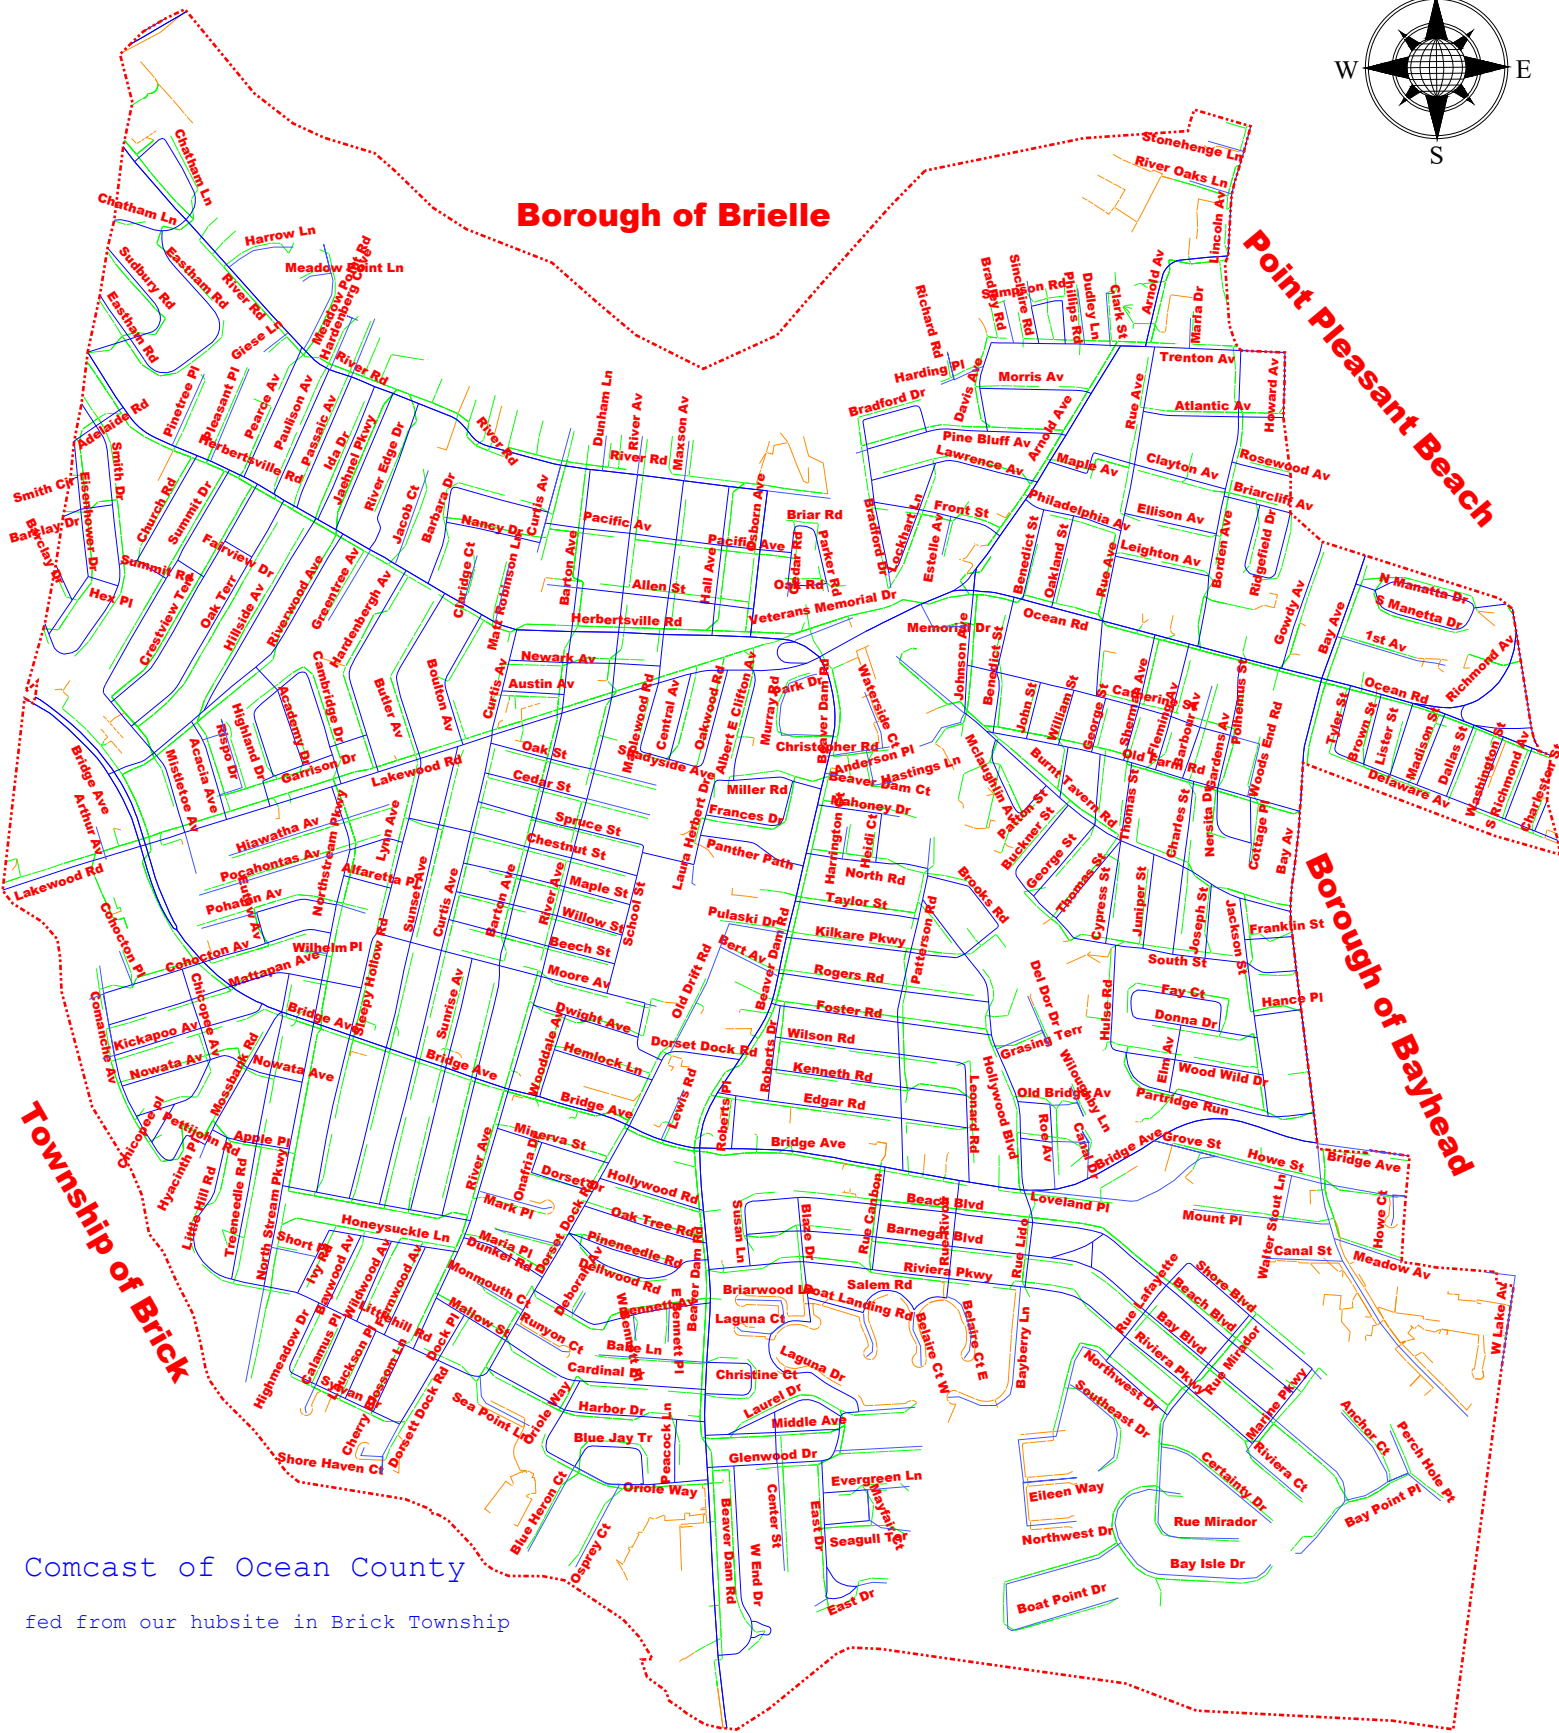

Borough of Brielle

Point Pleasant Beach

Borough of Bayhead

Township of Brick

Comcast of Ocean County
fed from our hubsite in Brick Township

Borough of Point Pleasant, Ocean County, NJ

69.96 MILES - AERIAL
10.42 MILES - UNDERGROUND
DATE CREATED: 2023-07-27

- FRANCHISE BOUNDARY
- STREETS
- AERIAL DISTRIBUTION PATH
- UNDERGROUND DISTRIBUTION PATH

This document contains information that is privileged, confidential, or otherwise protected from disclosure.

Areas marked in green or orange constitute the primary service area (PSA) of the municipality

All streets and/or areas not marked in green or orange and therefore not within the PSA, shall be governed by the line extension policy (LEP)