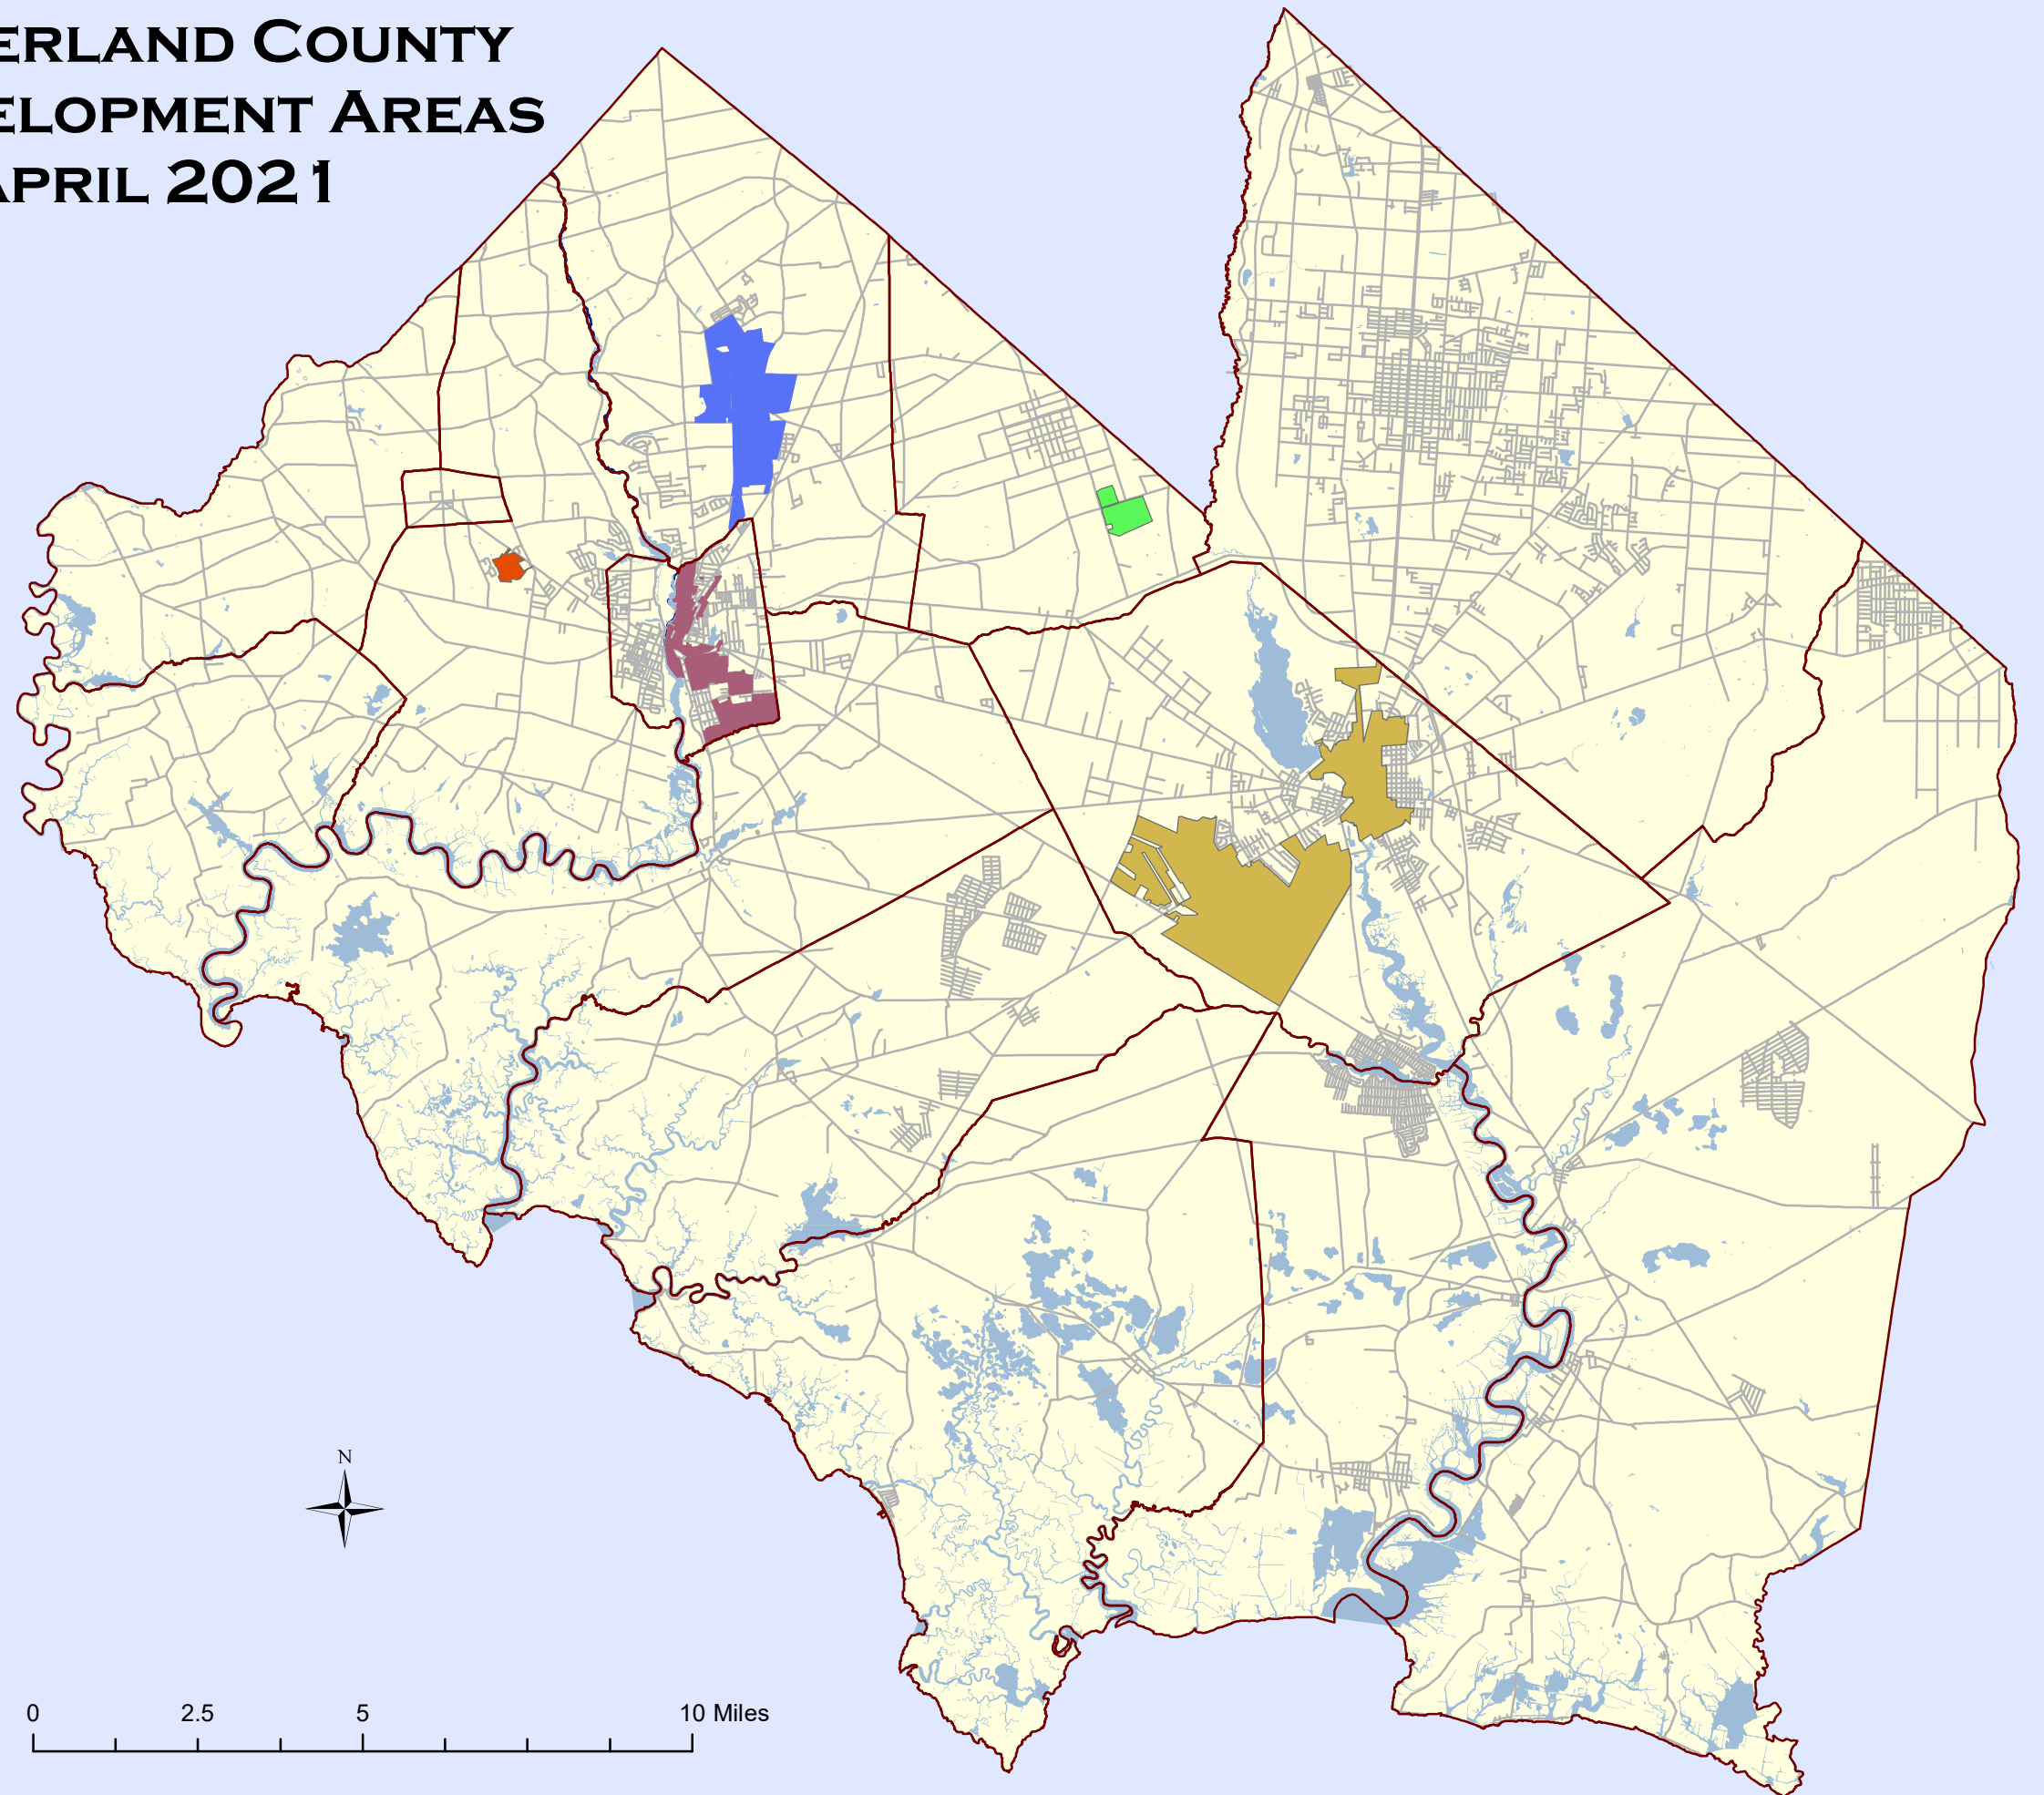

# CUMBERLAND COUNTY REDEVELOPMENT AREAS APRIL 2021

## Redevelopment Areas

-  Bridgeton
-  Deerfield
-  Hopewell
-  Millville
-  Upper Deerfield

Cumberland County  
Department of Planning,  
Tourism & Community Affairs  
164 West Broad Street  
Bridgeton, NJ 08302  
856-453-2175  
June 2021